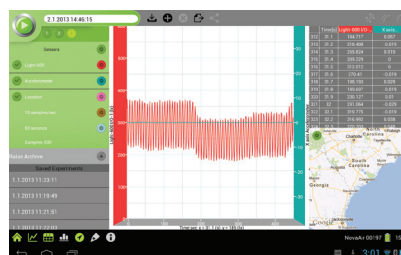

Fourier Education

Info@fourierEdu.com • www.FourierEdu.com

Israel

16 Hamelacha St.
POB 11681,
Rosh Ha'ayin 48091
Tel: +972-3-901-4849
Fax: +972-3-901-4999

USA

8940 W. 192nd St.
Unit I
Mokena, IL 60448
Tel: (877) 266-4066

© 2013 Fourier Systems Ltd.

All rights reserved. Fourier Systems Ltd. logos and all other Fourier product or service names are registered trademarks or trademarks of Fourier Systems. All other registered trademarks or trademarks belong to their respective companies. Brochure P/N: BK255

Free Download